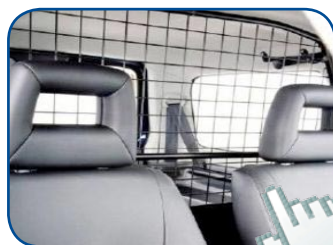

SUZUKI JIMNY
DOG GUARD

£179.00

[CLICK HERE TO ENQUIRE](#)